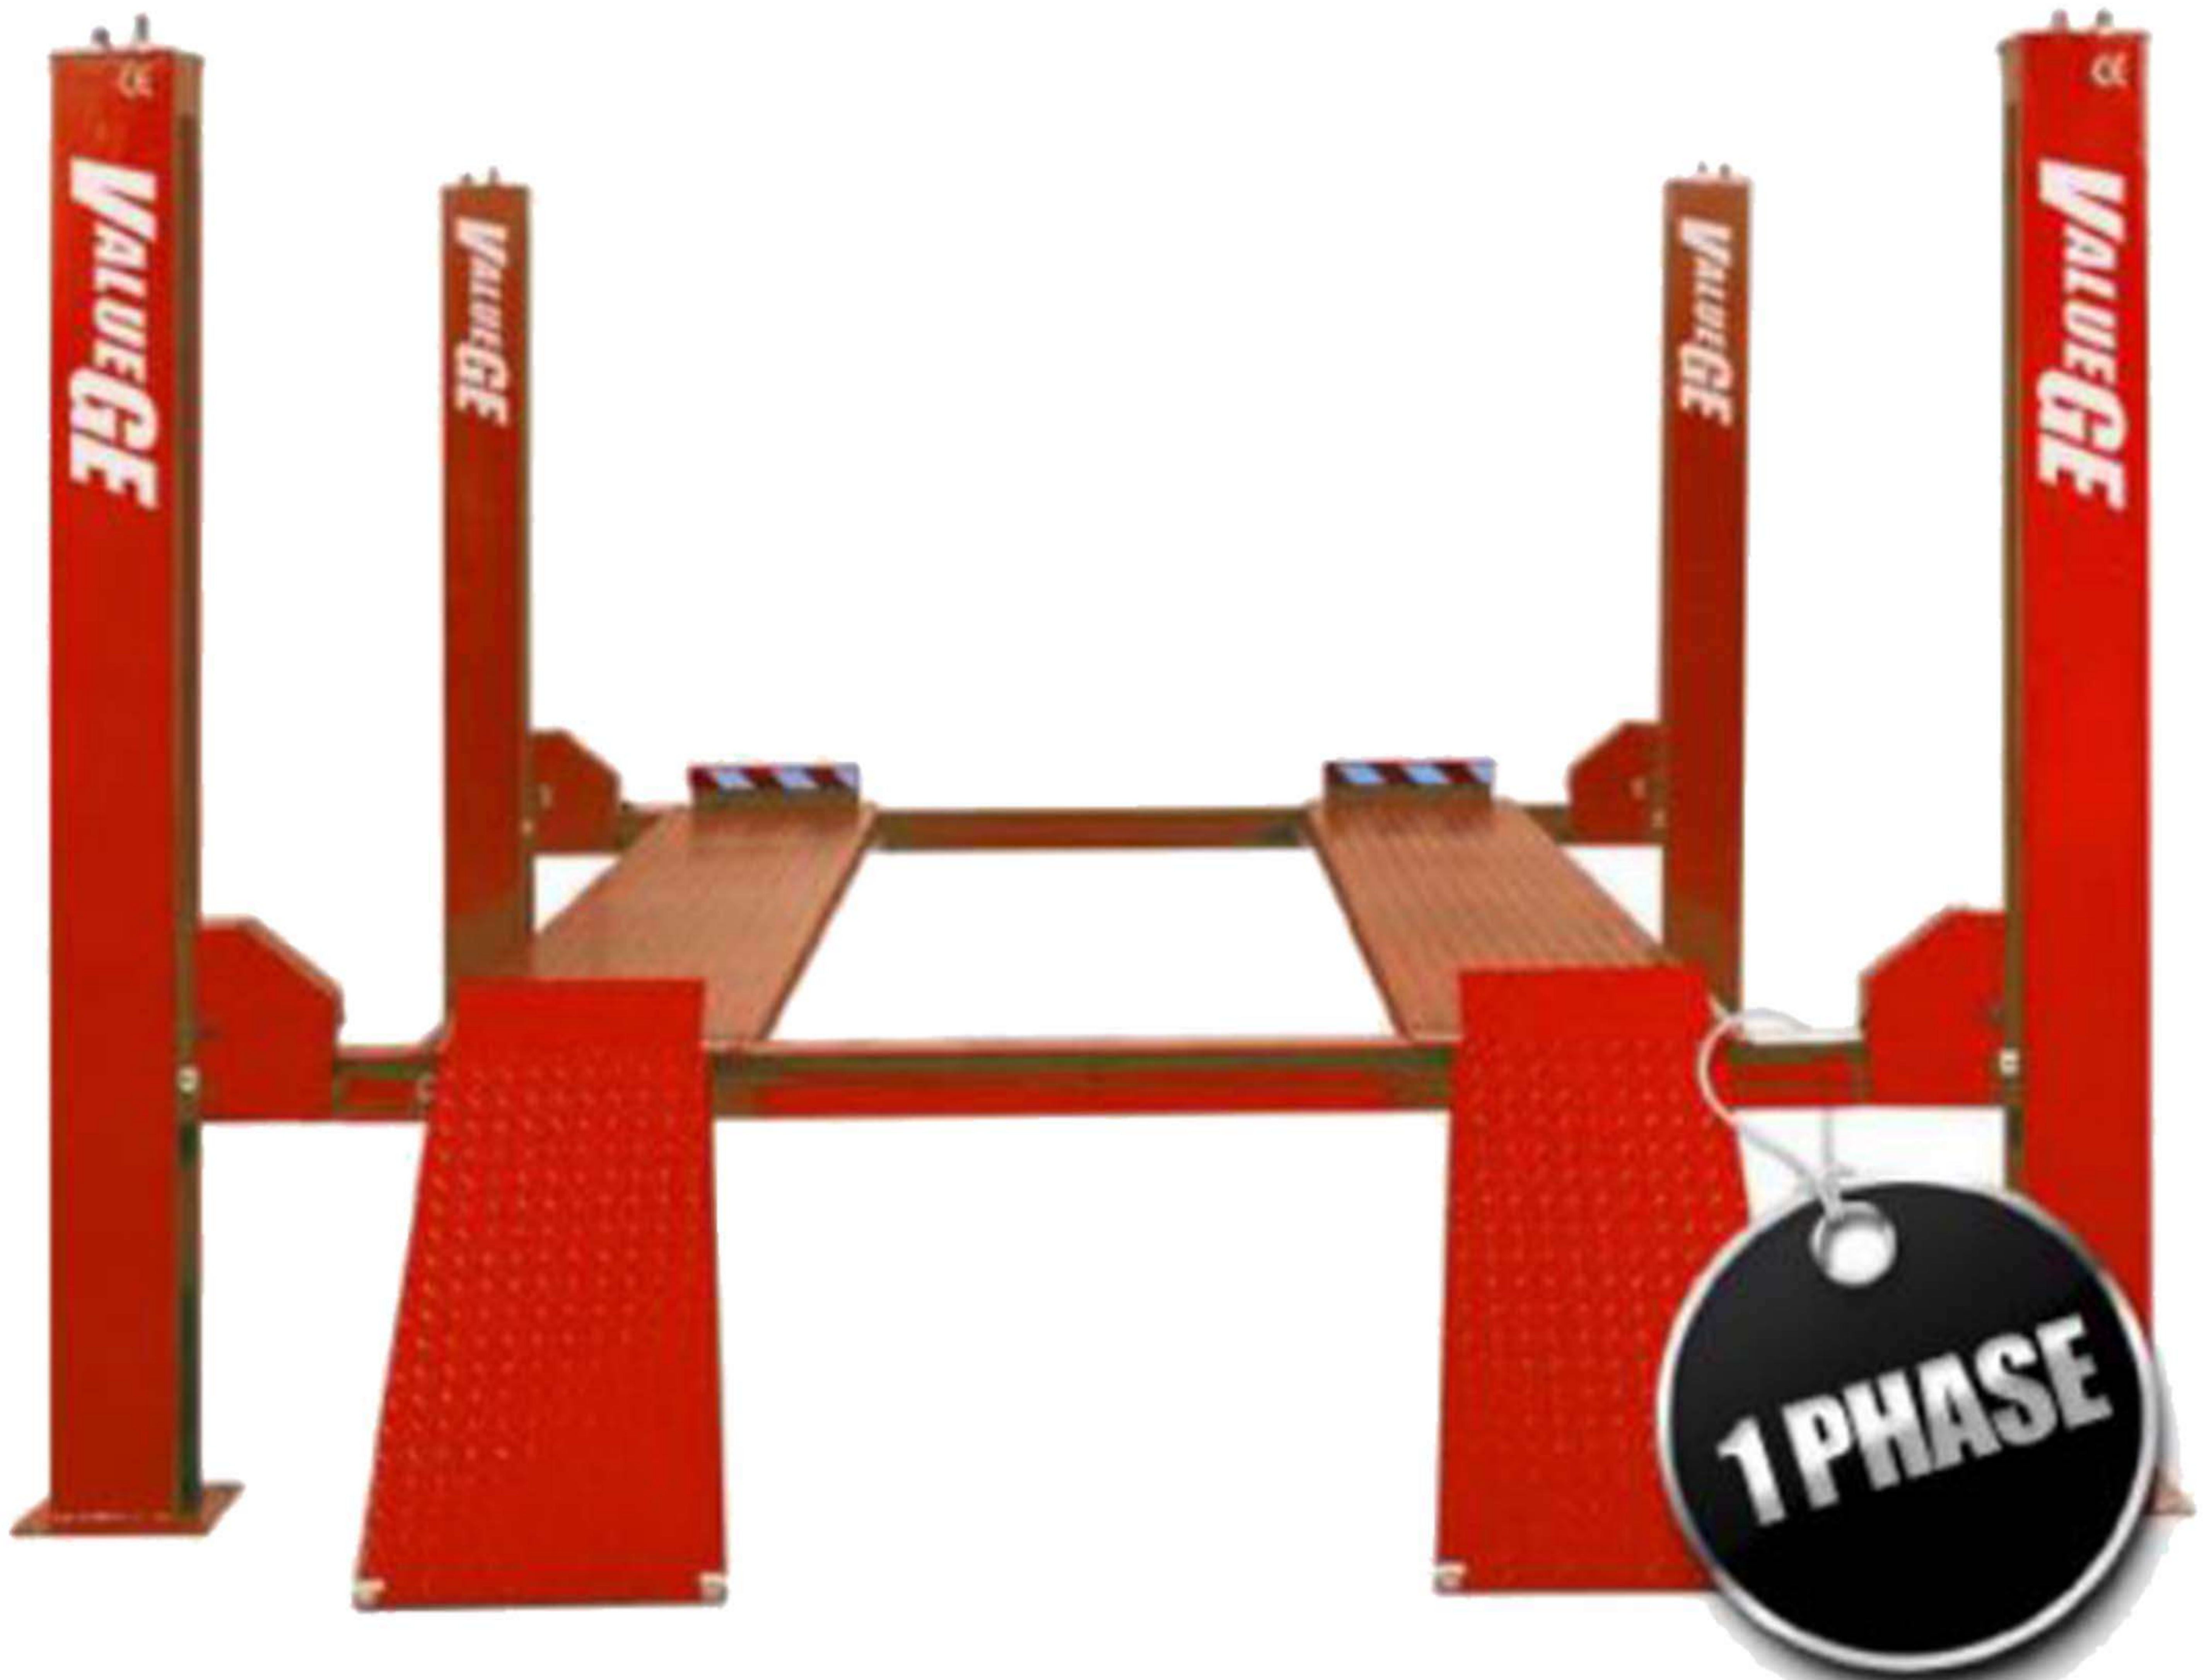

- ✓ **OUTSTANDING FINANCE**
- ✓ **24 MONTHS WARRANTY**

4 Post Service Lift (4.0 Tonne) VGE-F40

FEATURES

- 4,000 kg capacity
- Mechanically operated safety locks
- Hydraulic failure safety devices
- Mechanical failure safety locks
- Floor bolts included
- Fully C.E. approved
- Fully compliant with all UK and European safety regulations
- 24 months warranty*
- Outstanding finance options available

*Subject to terms and conditions.

www.valuegarageequipment.co.uk

Order now on
0800 195 1245

✓ **OUTSTANDING FINANCE**
✓ **24 MONTHS WARRANTY**

4 Post Service Lift (4.0 Tonne) VGE-F40

Wondering if our 4 Post Service Lift will fit in your workshop?

Check out the dimensions below. If you need any more information please don't hesitate to contact us.

Email: info@valuegarageequipment.com

Call: 0800 195 1245

TECHNICAL DATA

Lifting capacity	4,000 kg
Platform length	4,250 mm
Overall length (surface mounted)	5,100 mm
Drive through width	2,675 mm
Platform width	530 mm
Overall width	3,235 mm
Lifting height (max)	1,700 mm
Drive on height (min)	200 mm
Motor power	240v/415v 2.2kw