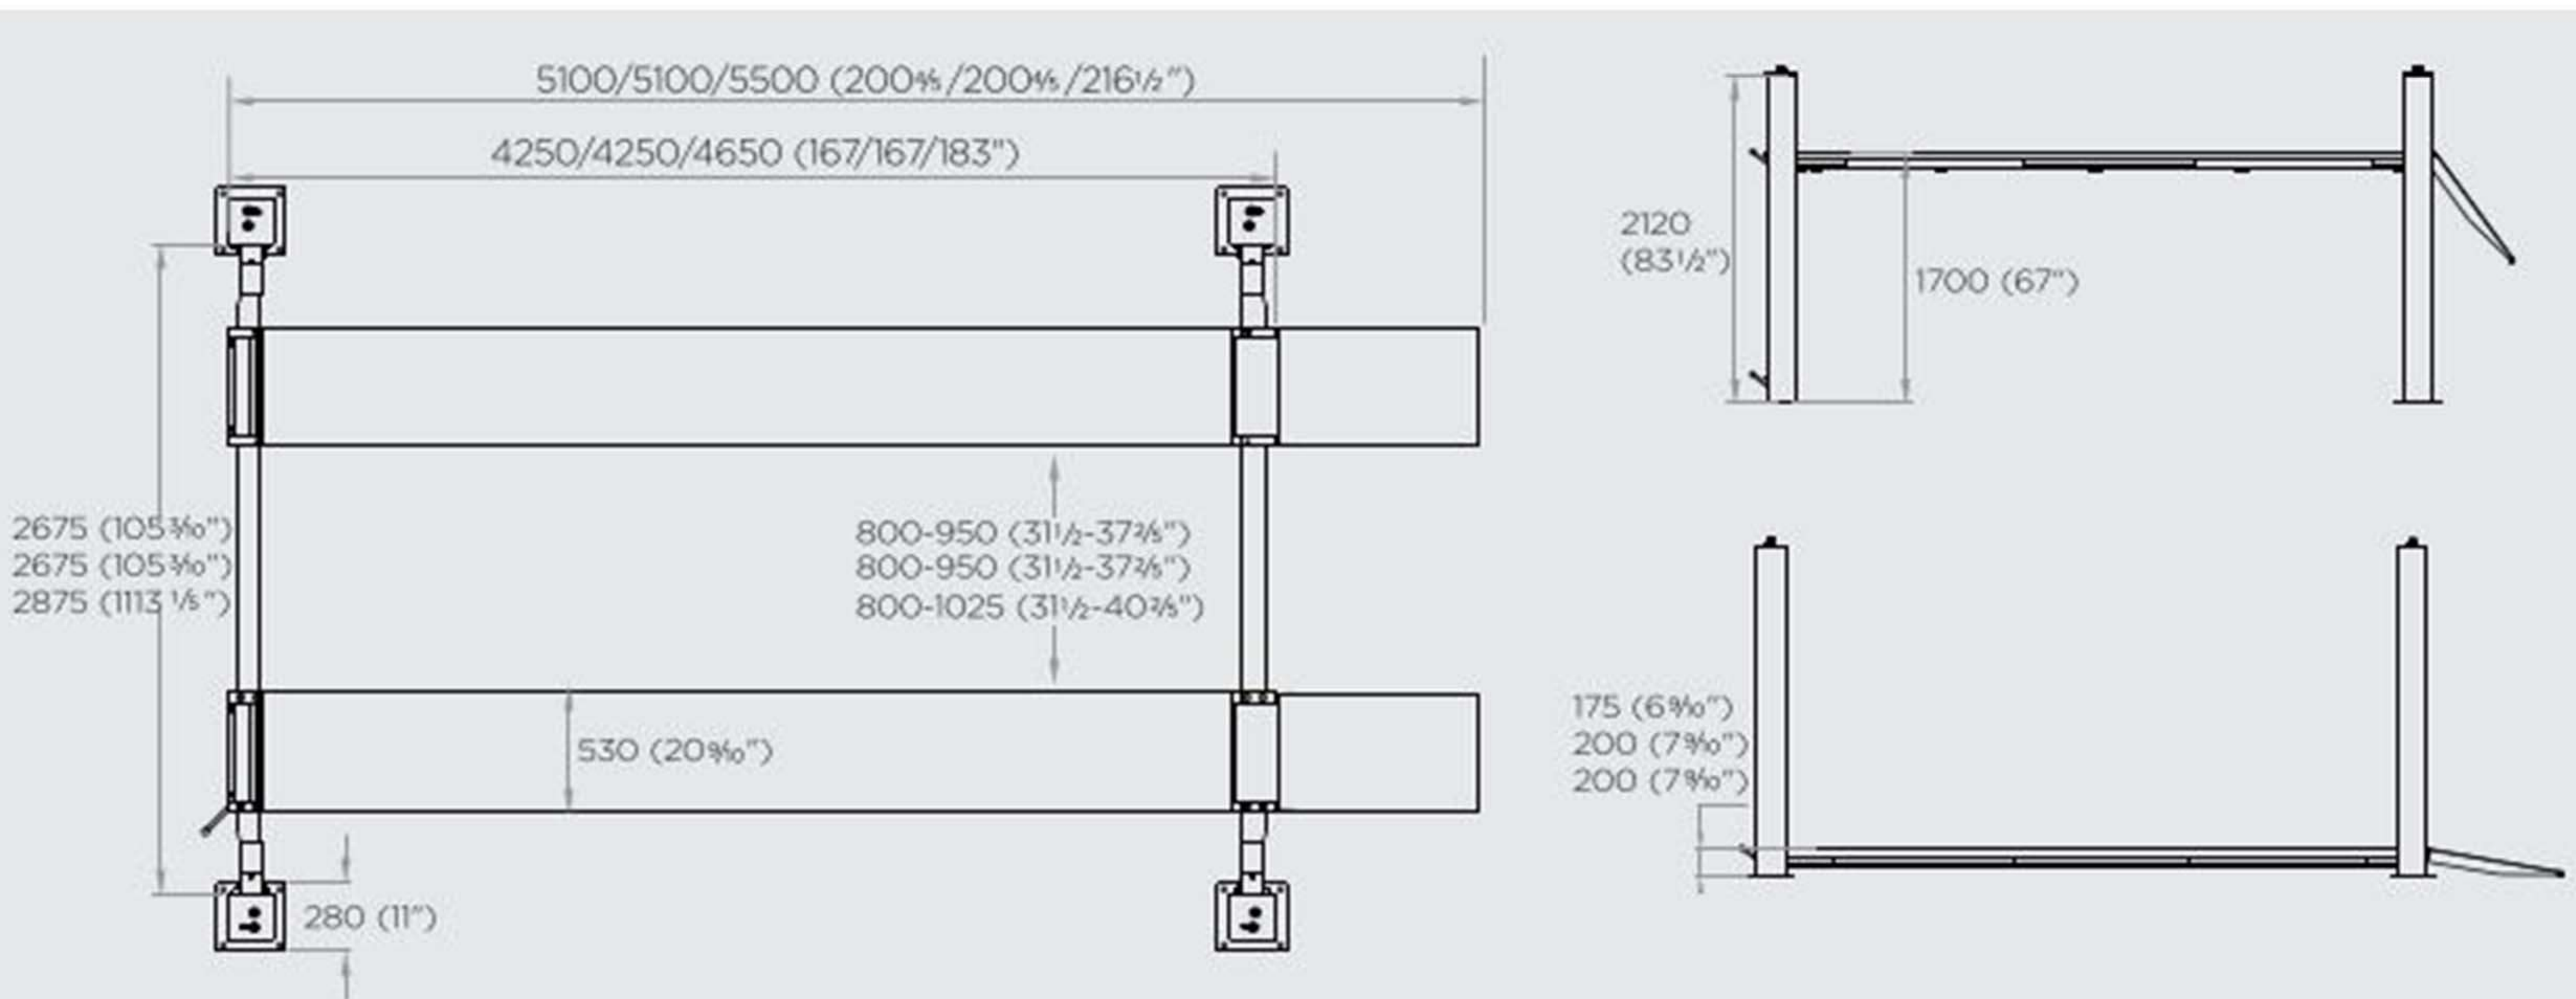

- ✓ **OUTSTANDING FINANCE**
- ✓ **24 MONTHS WARRANTY**

4 Post Service Lift (4.0 Tonne) VGE-F40

FEATURES

- 4,000 kg capacity
- Mechanically operated safety locks
- Hydraulic failure safety devices
- Mechanical failure safety locks
- Floor bolts included
- Fully C.E. approved
- Fully compliant with all UK and European safety regulations
- 24 months warranty*
- Outstanding finance options available

Check out the dimensions below. If you need any more information please don't hesitate to contact us.

Email: info@valuegarageequipment.com

Call: 0800 195 1245

TECHNICAL DATA

Lifting capacity	4,000 kg
Platform length	4,250 mm
Overall length (surface mounted)	5,100 mm
Drive through width	2,675 mm
Platform width	530 mm
Overall width	3,235 mm
Lifting height (max)	1,700 mm
Drive on height (min)	200 mm
Motor power	240v/415v 2.2kw