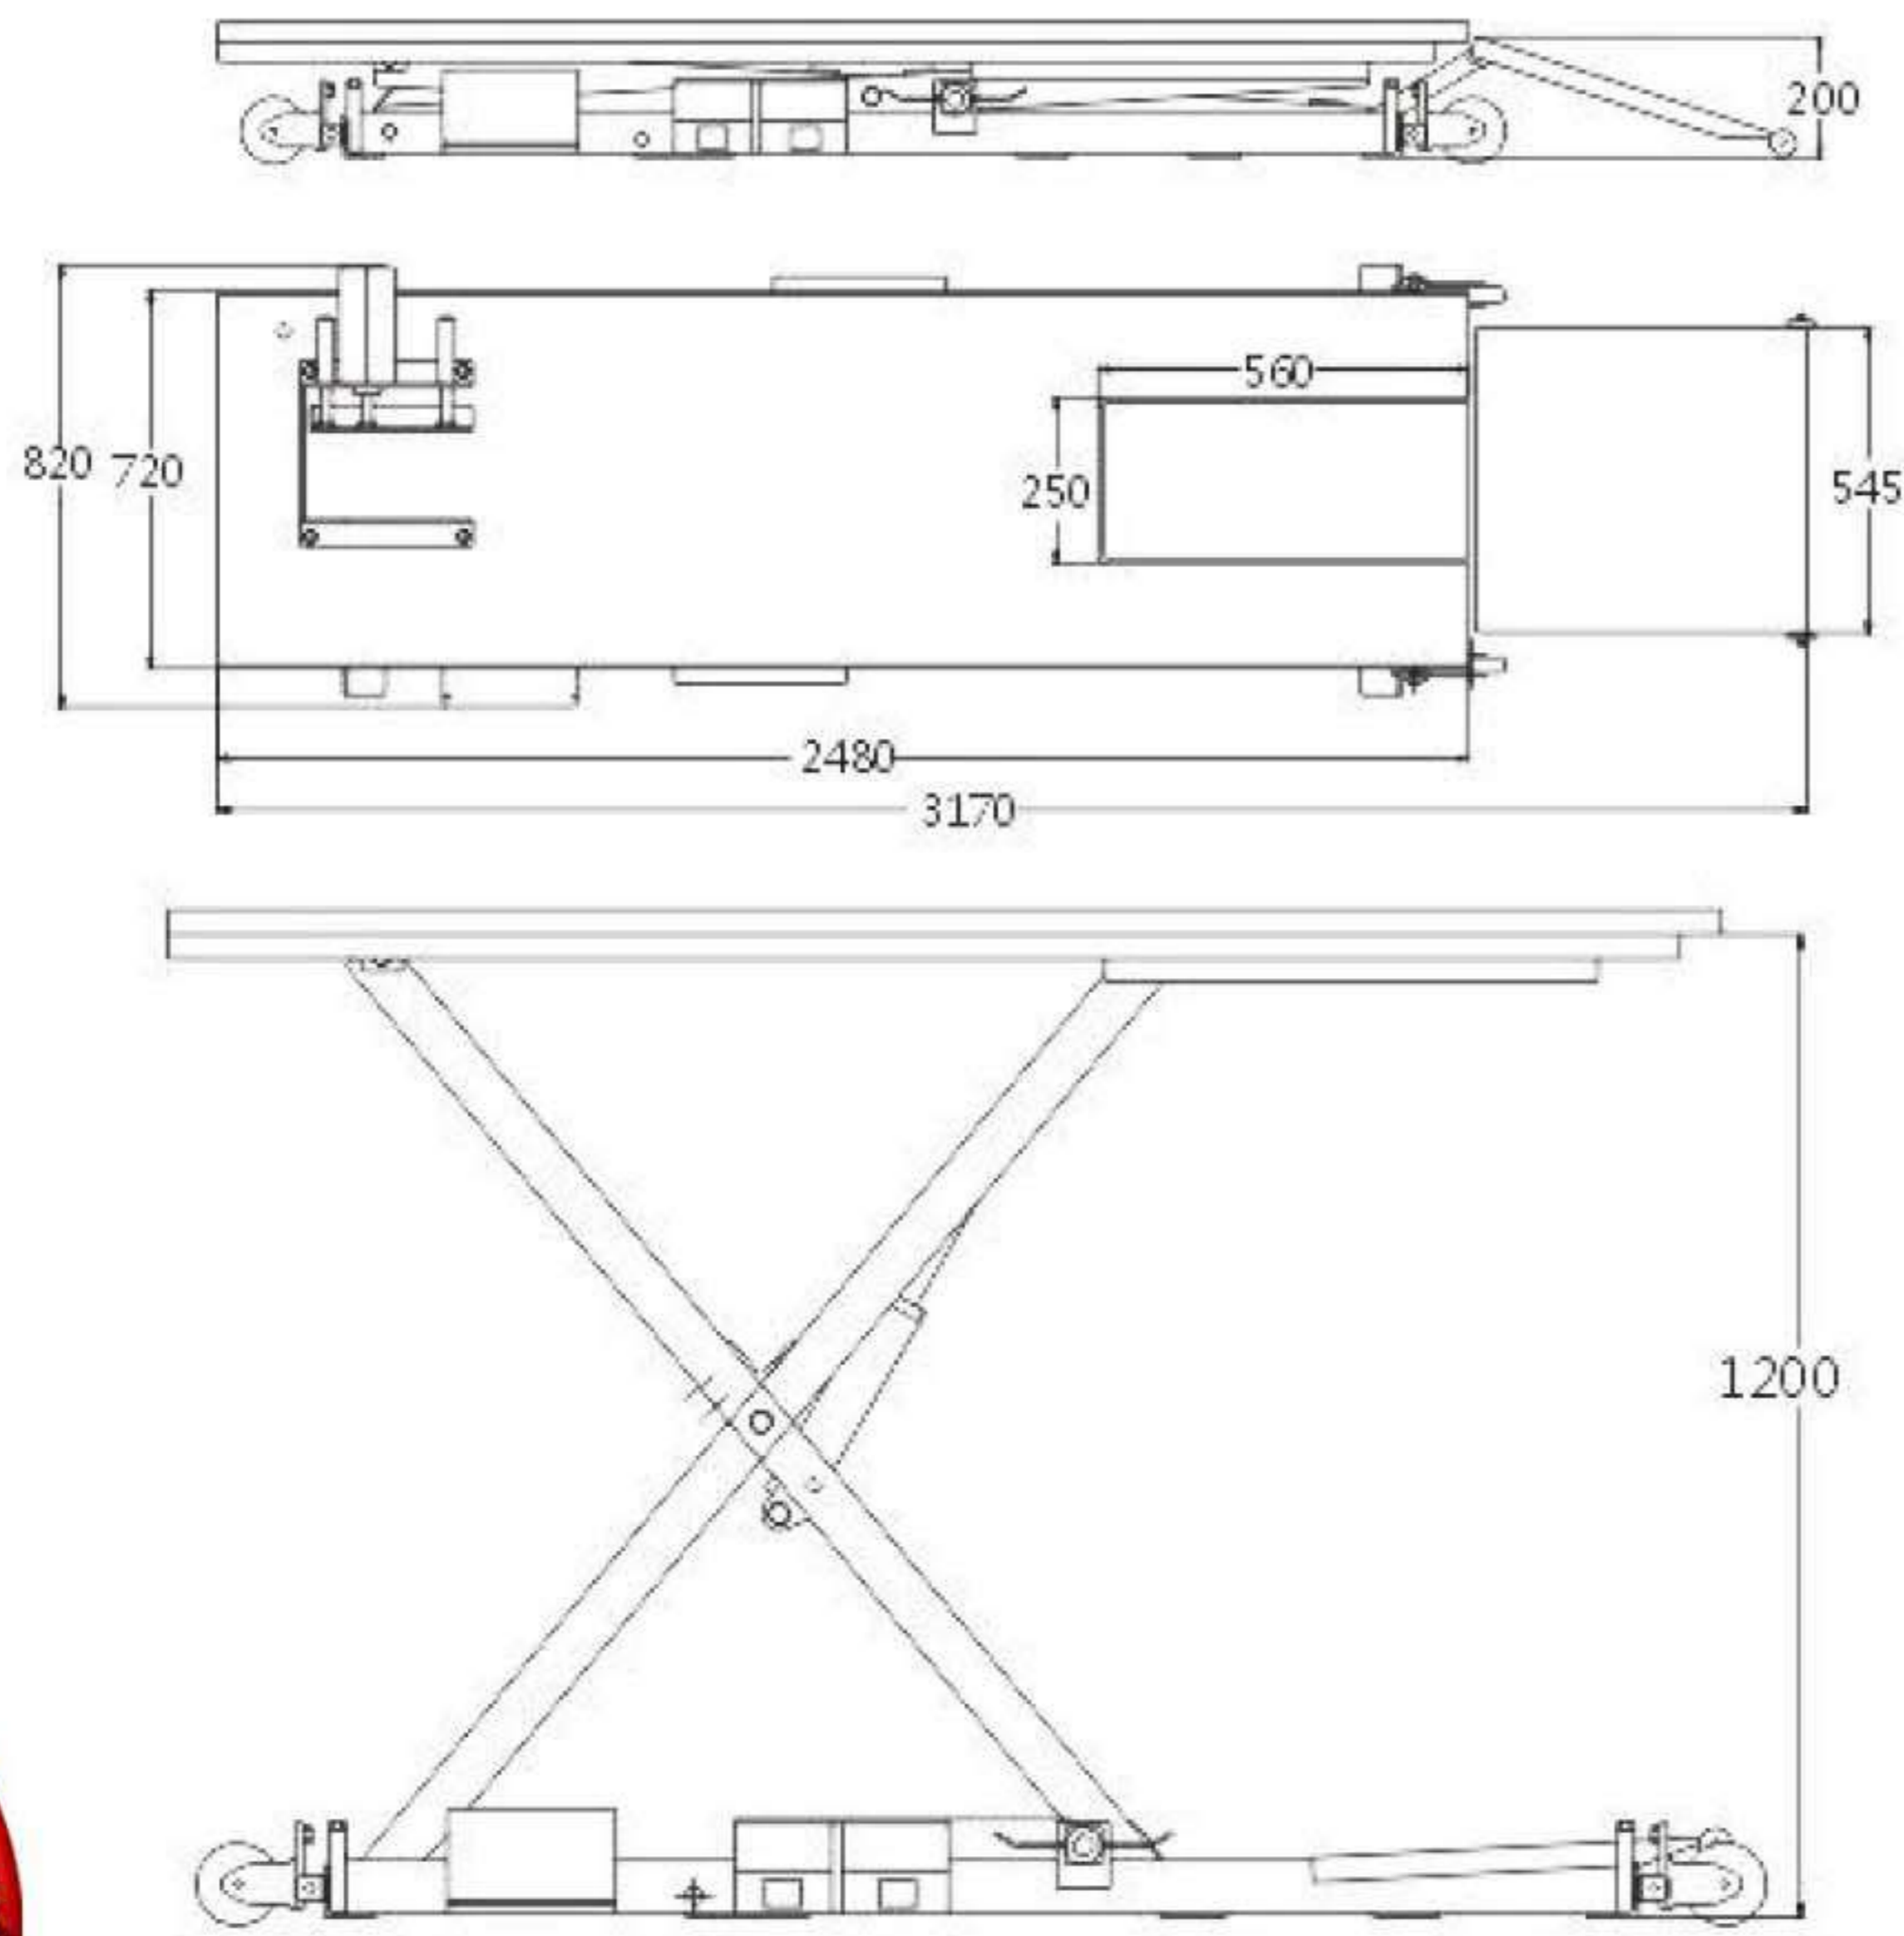

FREE
DELIVERY & INSTALL

✓ **OUTSTANDING FINANCE**
✓ **24 MONTHS WARRANTY**

Motorcycle Lift

VGEM02

FEATURES

- Convenient use and easy to remove
- Convenient for tyre operation and wheelbase maintenance
- Only 100mm height required to lift, suitable for all kinds of motorcycles

TECHNICAL DATA

	VGEM02
Lifting capacity	500 Kg
Lifting Speed	< 25 s
Max lifting height	1200 mm
Capacity of motor	2.2 KW
Electricity supply	380V / 220V
Width	820 mm
Length	3170 mm

Find your nearest dealer online